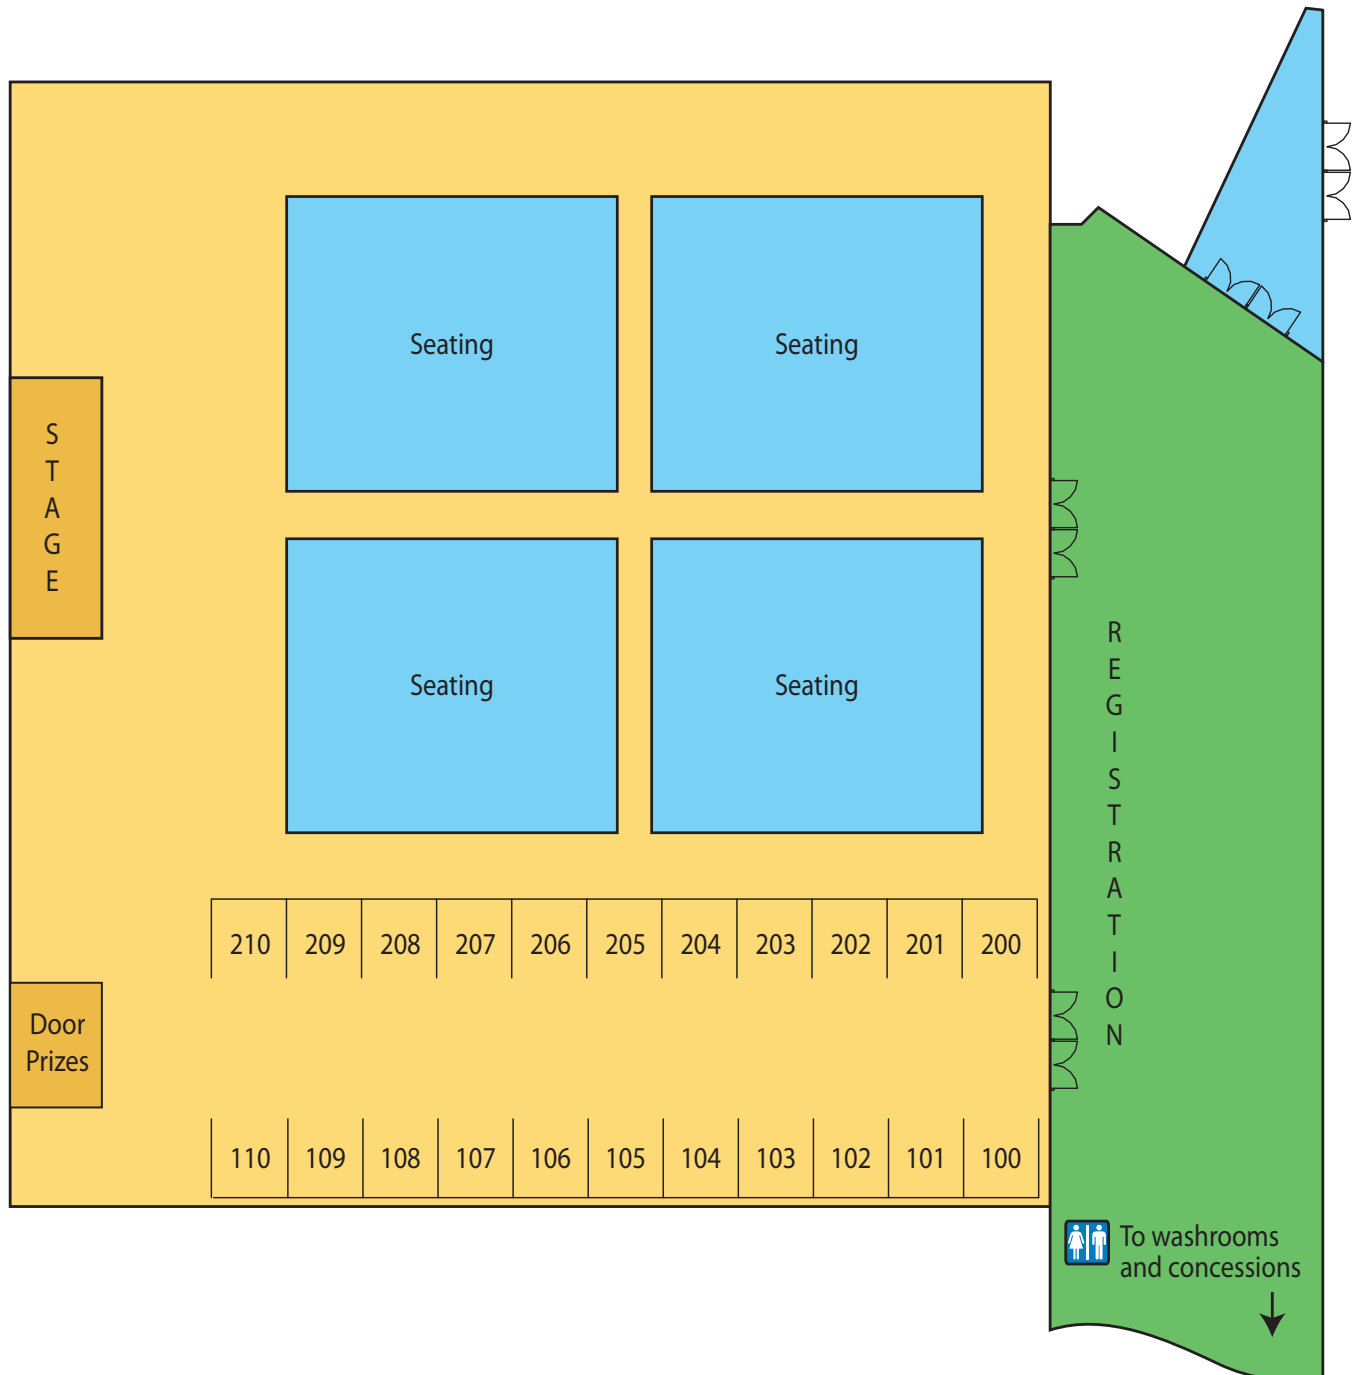

2011 WINTER TEXANS' SNOWBIRD EXTRAVAGANZA

South Padre Island Convention Center • February 1 & 2

Subject to change.